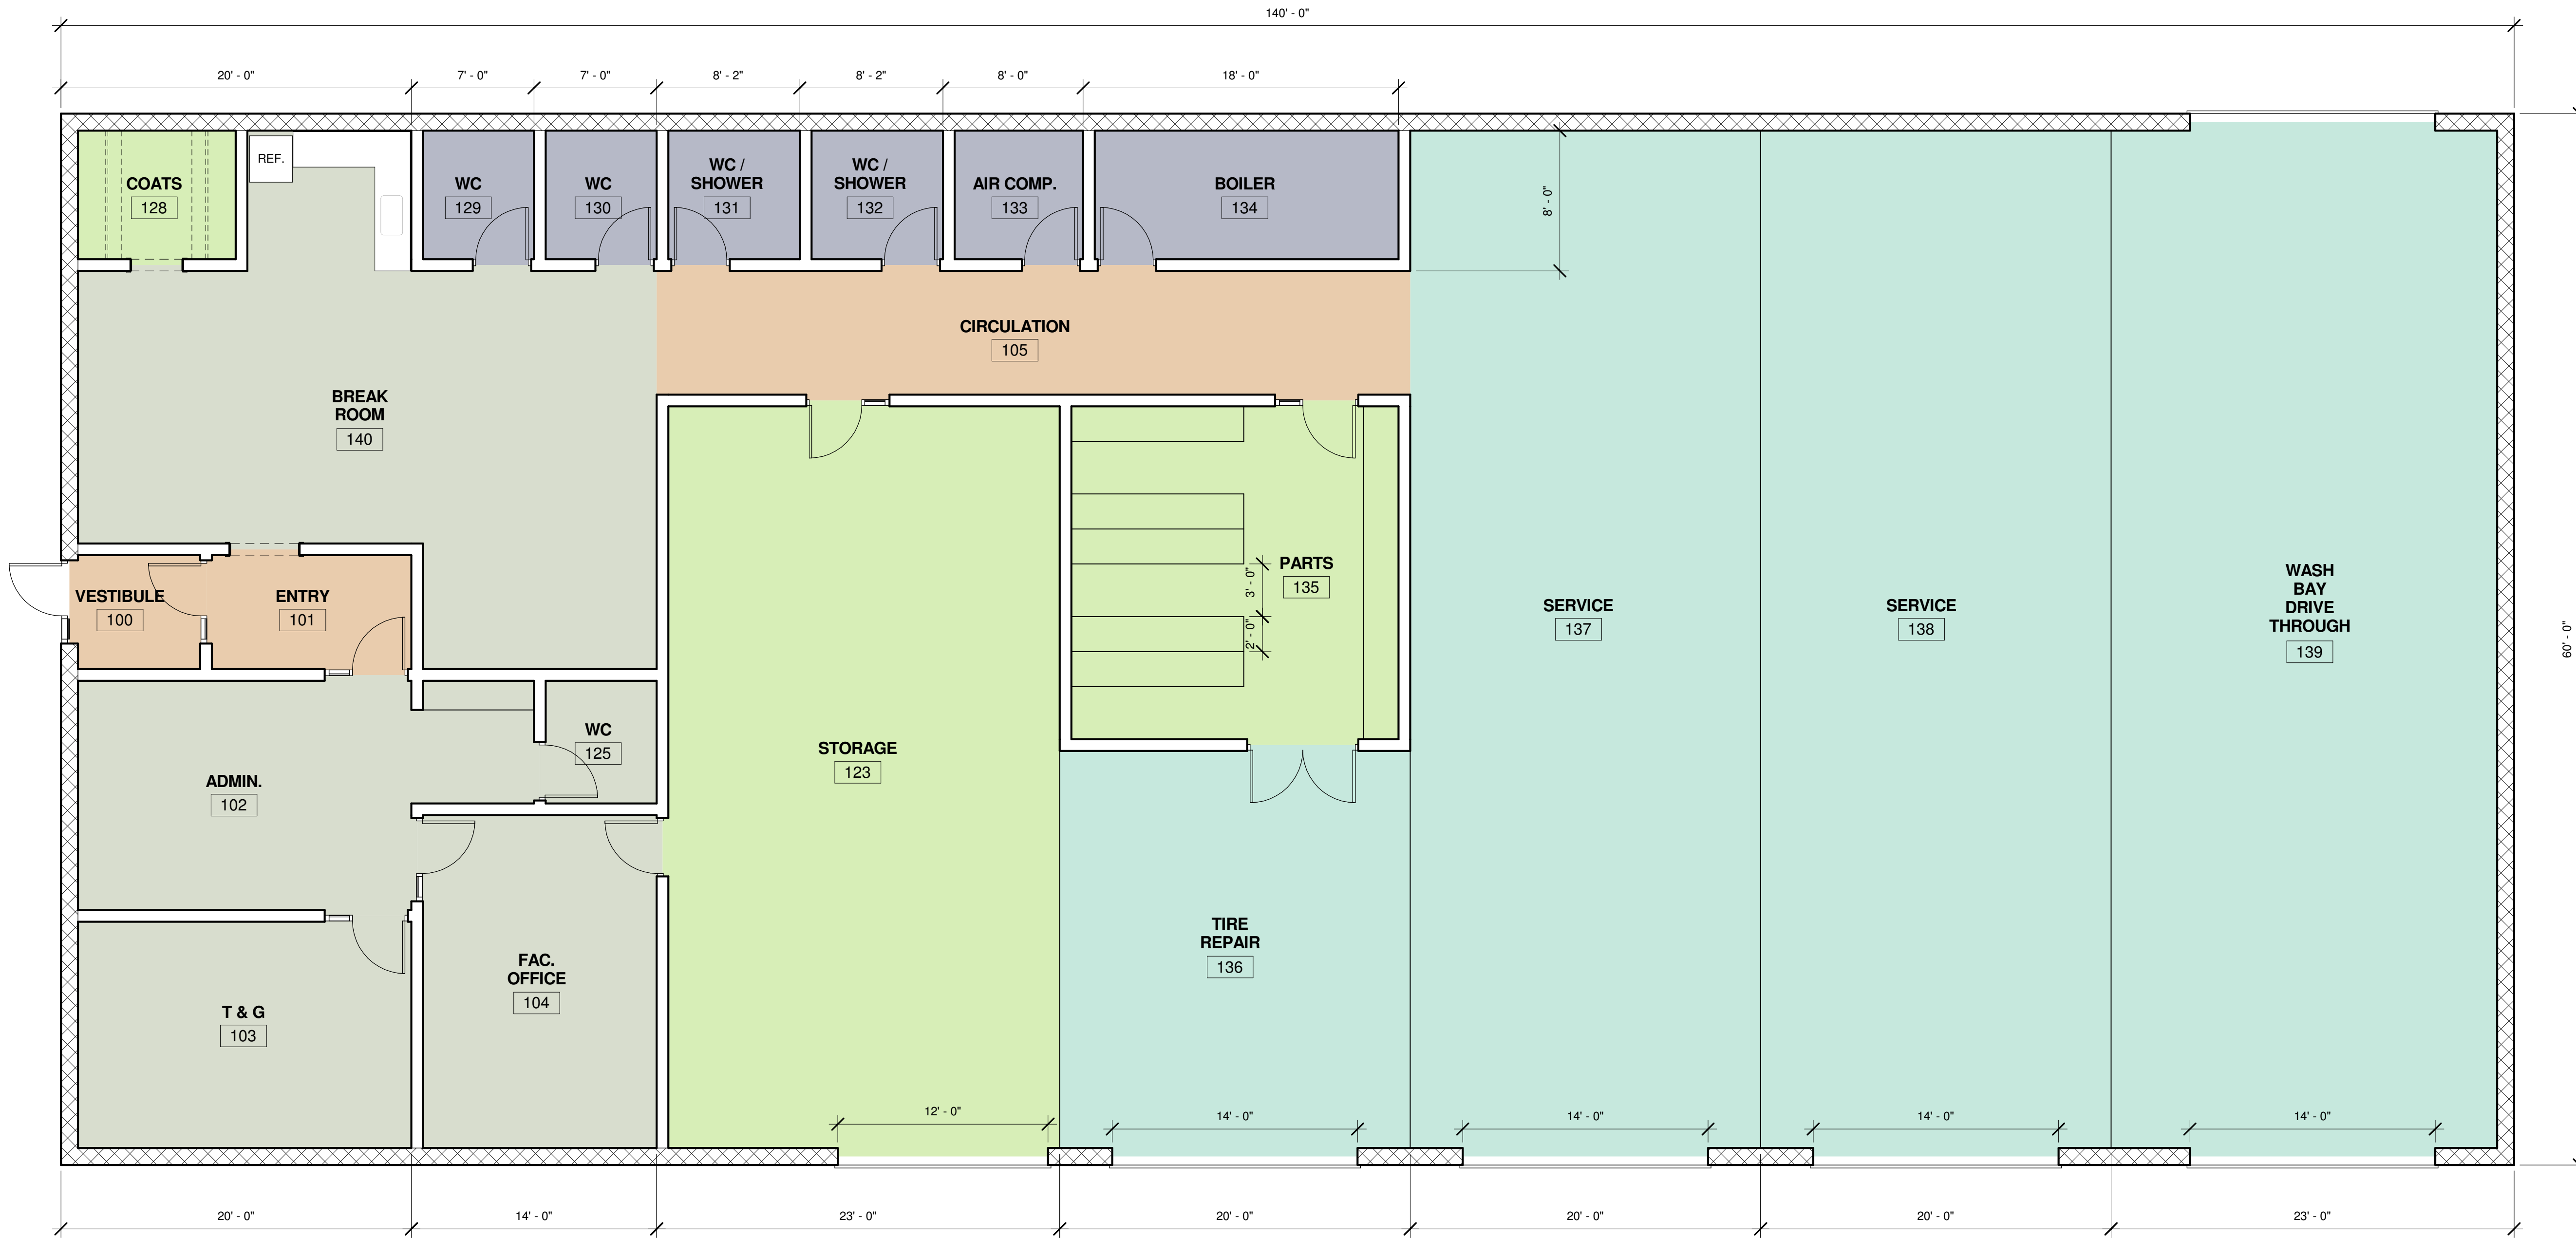

ARCHITECTS

49 DARTMOUTH STREET
PORTLAND, MAINE 04101
207-775-1059
www.pdtarchs.com

COPYRIGHT
PDT Architects

① FIRST FLOOR PLAN
3/16" = 1'-0"

XXXX
XXXX

JOB NO.
XXXX

DRWN. CHK
Checker

SCALE:
3/16" = 1'-0"

ISSUE
January 29, 2013

TITLE
BUS GARAGE

SHEET

A100