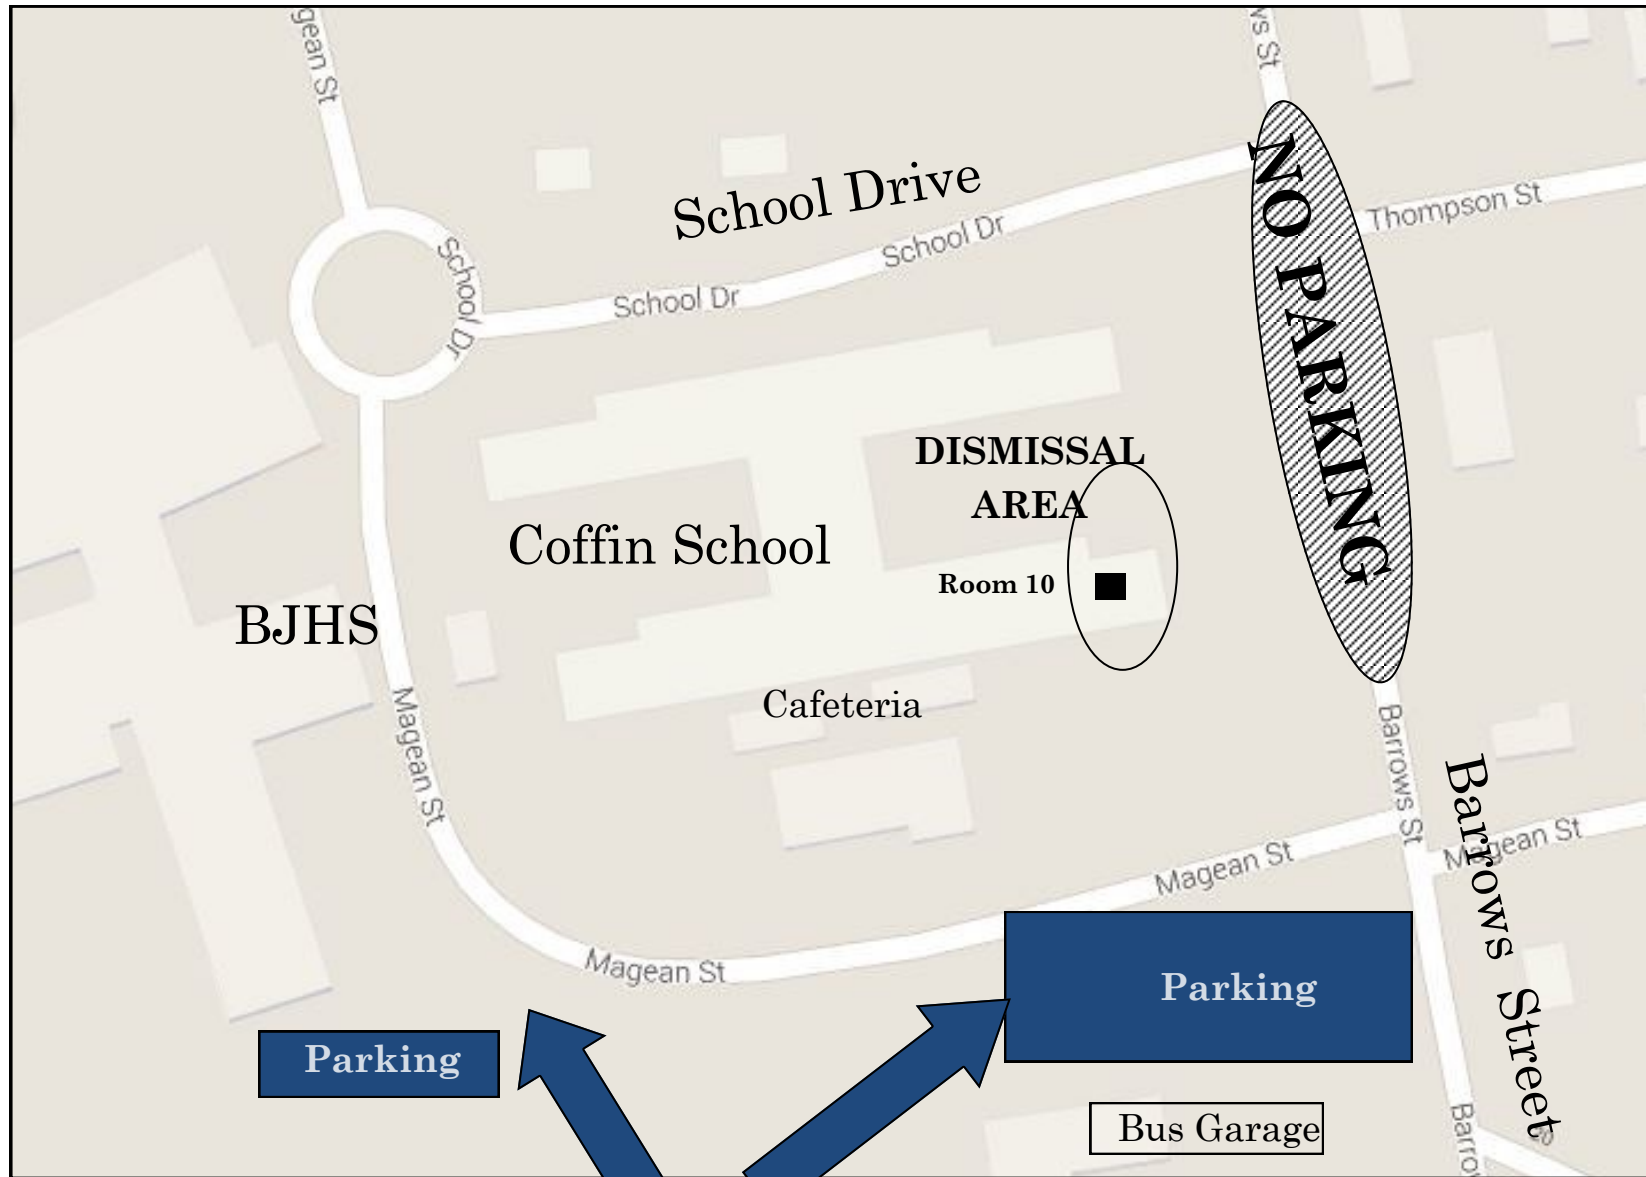

Walker Dismissal Update - January 8, 2014

LOTS OF PARKING HERE