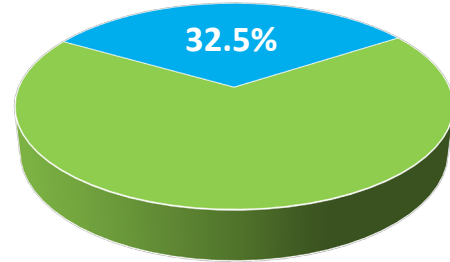

JORDAN ACRES

■ 14 ACRES ■ 26 ACRES

COFFIN

■ 8.45 ACRES ■ 26 ACRES

HBS

■ 13 ACRES ■ 26 ACRES

BJHS w/COFFIN LAND

■ 26.85 ACRES ■ 31 ACRES