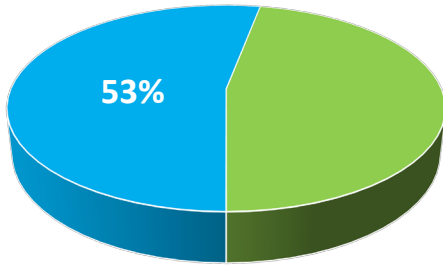

JORDAN ACRES

■ 14 ACRES ■ 26 ACRES

COFFIN

■ 8.45 ACRES ■ 26 ACRES

HBS

■ 13 ACRES ■ 26 ACRES

BJHS w/COFFIN LAND

■ 26.85 ACRES ■ 31 ACRES