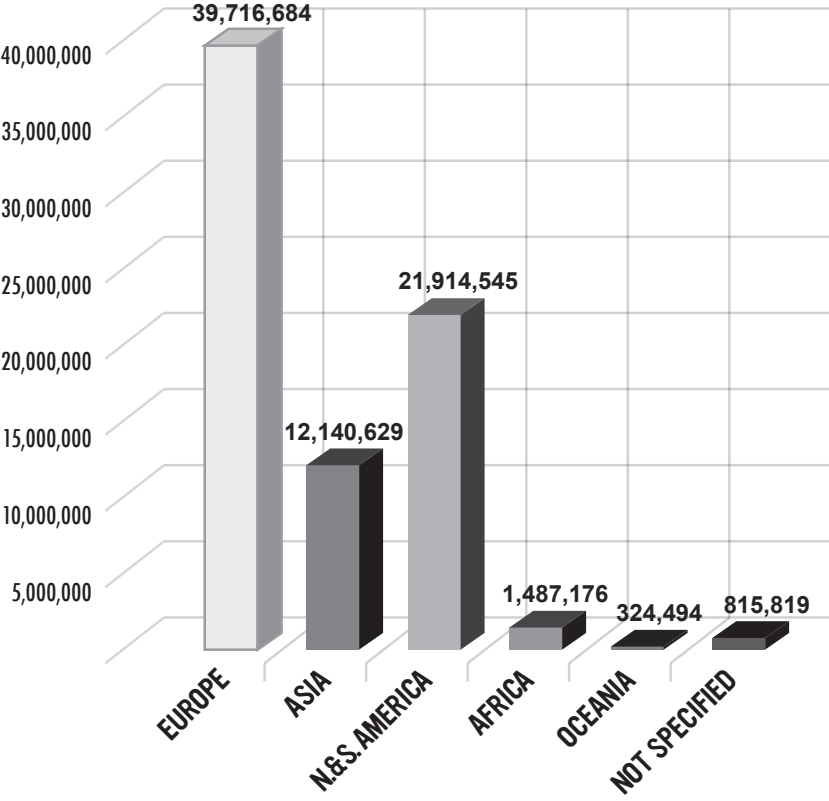

Immigrants by Region During 50-Year Periods

This chart and map show the number of legal immigrants who came to America from each region from 1820 through 2010.

Source: U.S. Department of Homeland Security