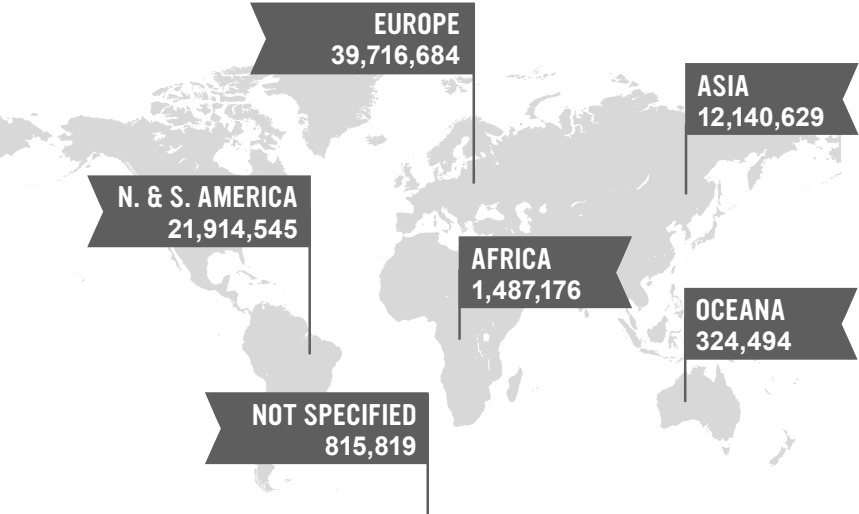

Immigrants by Region During 50-Year Periods

This chart and map show the number of legal immigrants who came to America from each region from 1820 through 2010.

Source: U.S. Department of Homeland Security